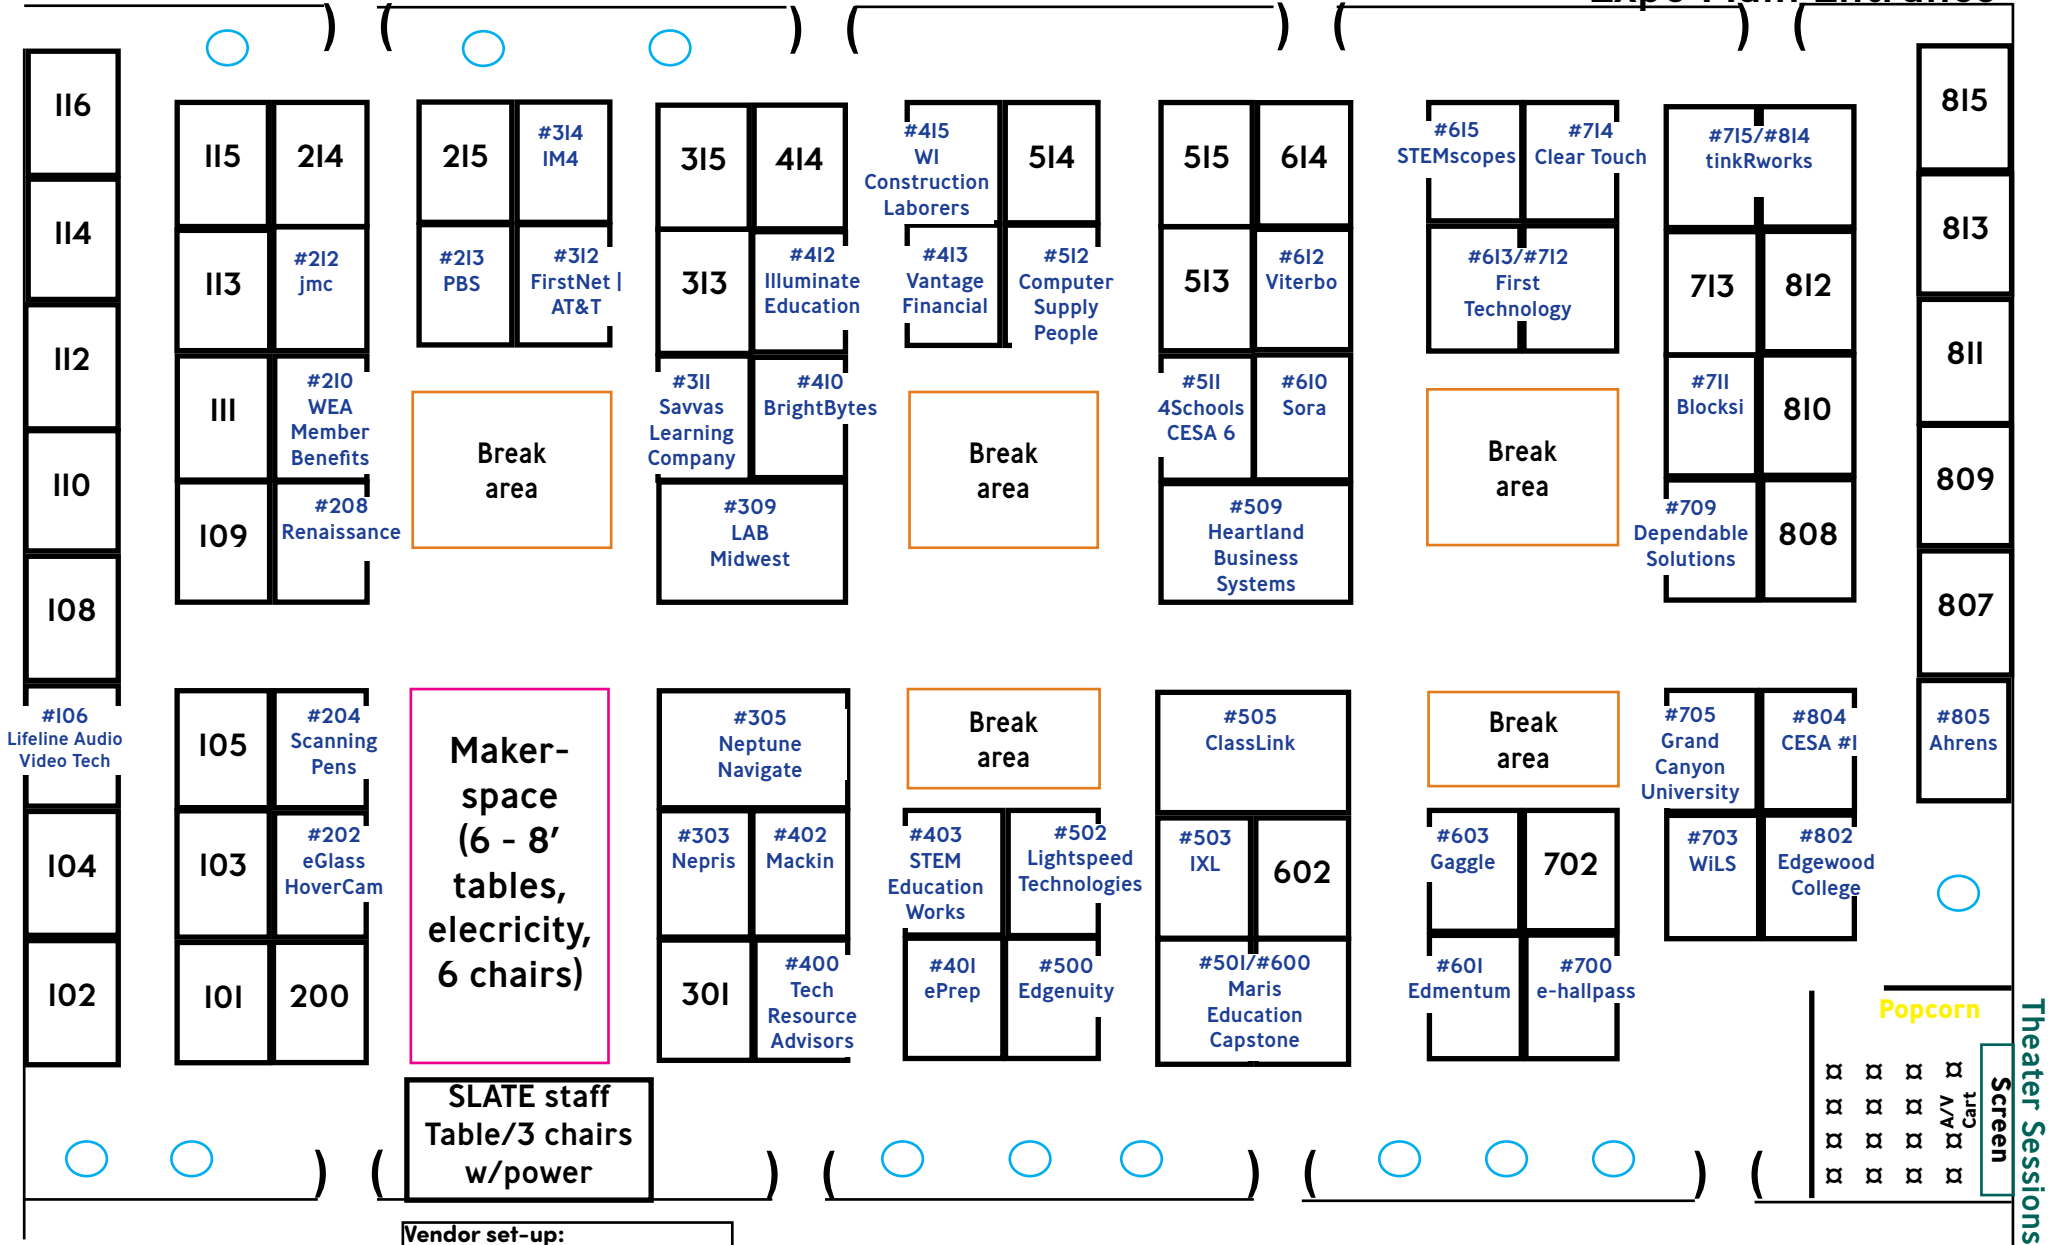

# SLATE Show Hours: Tuesday 12/7/21

# 9:45 am - 3:15 pm

Expo Main Entrance ↓

As of 9/30/21

Vendor set-up:  
 12/6/21: 6:00-8:00 pm  
 12/7/21: 7:00-9:00 am  
 Show Hours:  
 12/7/21: 9:30am-3:35 pm  
 Vendor tear-down:  
 12/7/21: 3:35-5:35 pm

Concession Stand  
 11 am - 2 pm

Theater Sessions

Popcorn  
 Screen  
 Cart  
 A/V