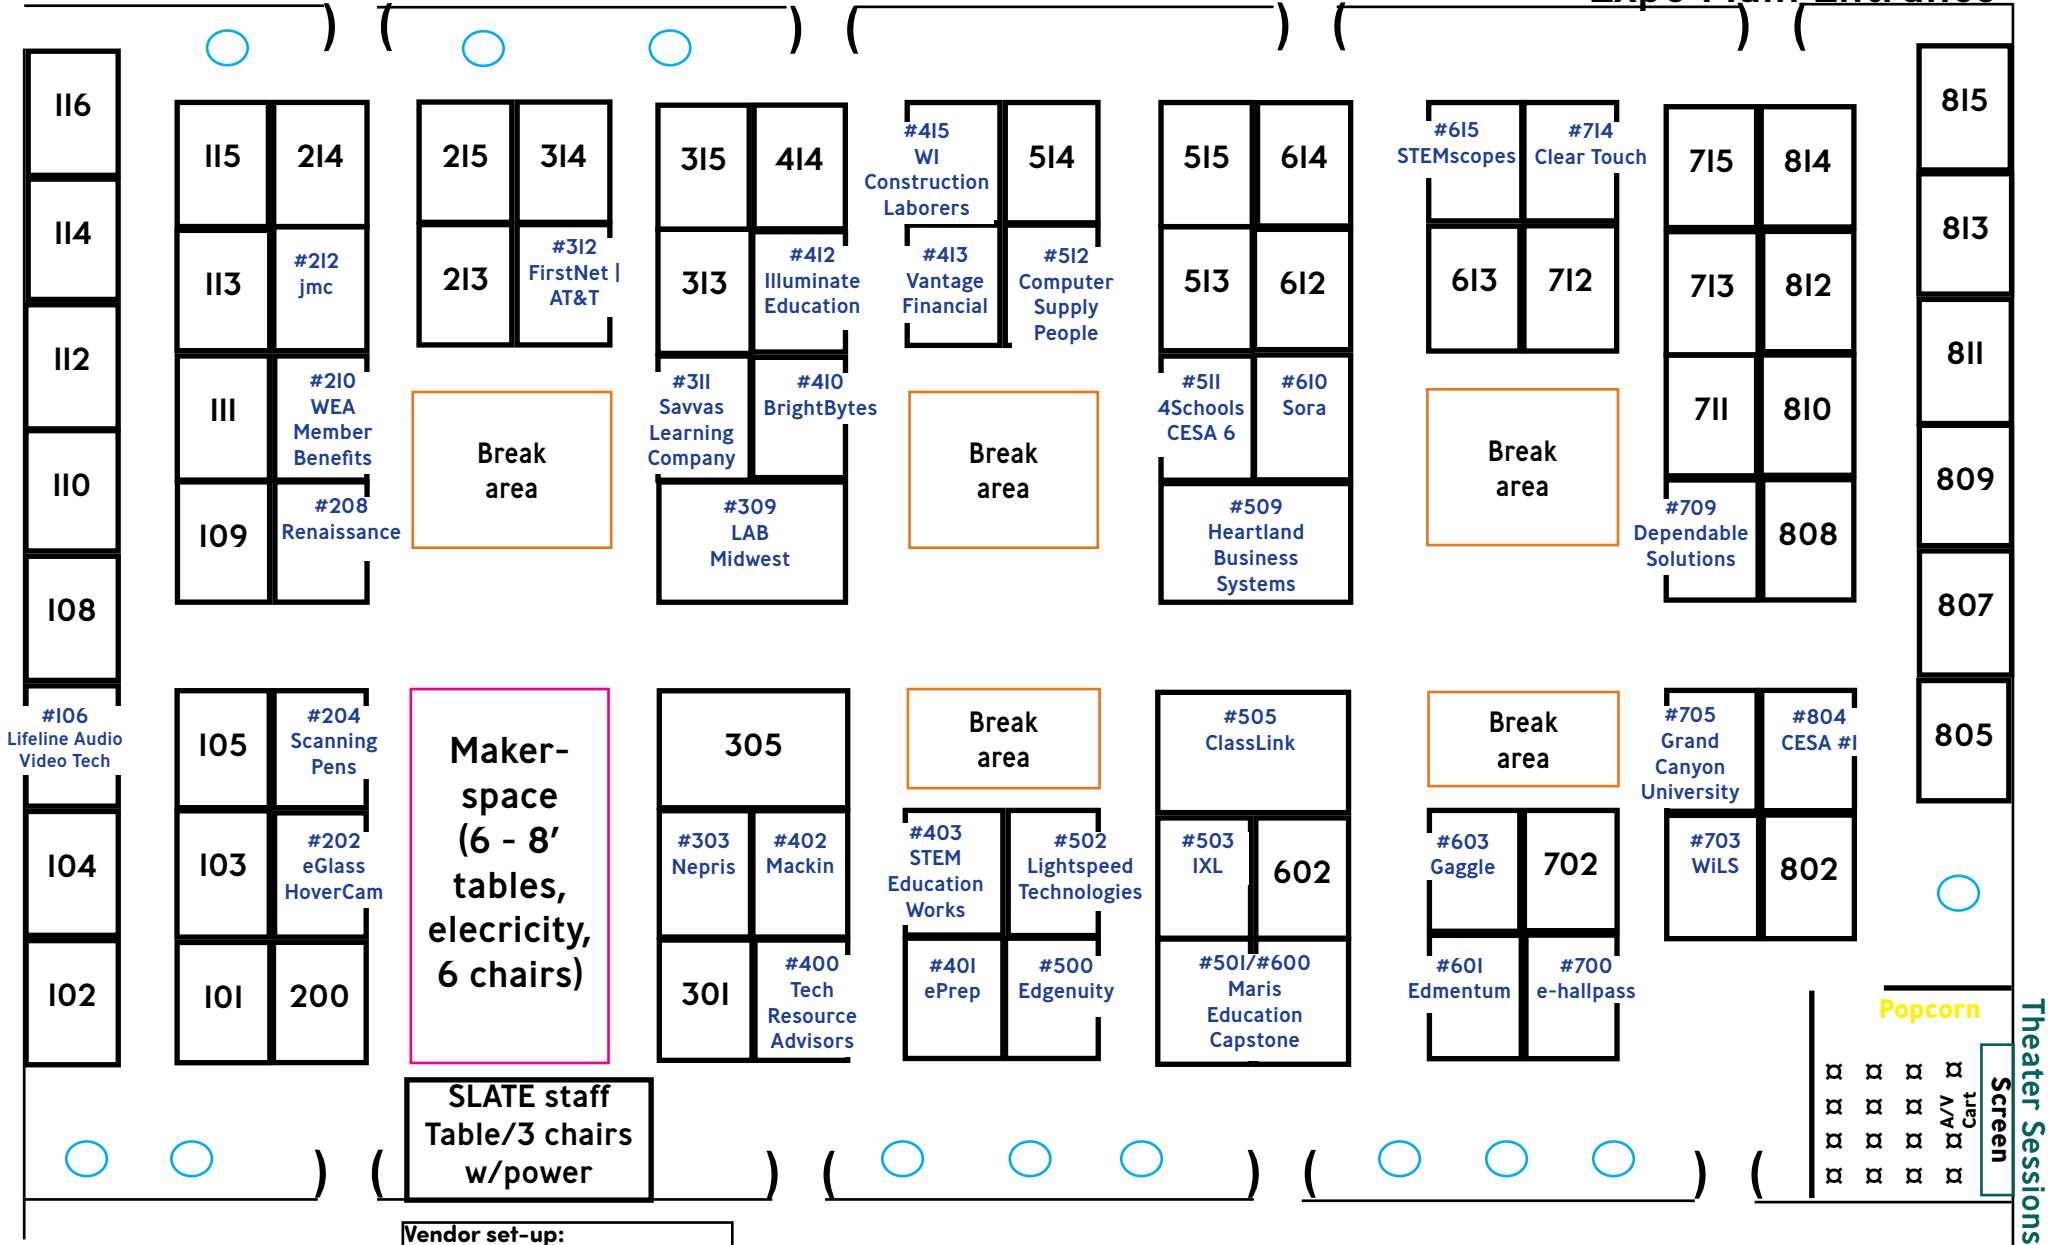

SLATE Show Hours: Tuesday 12/7/21

9:45 am - 3:15 pm

↓
Expo Main Entrance

As of 9/21/21

Vendor set-up:
12/6/21: 6:00-8:00 pm
12/7/21: 7:00-9:00 am
Show Hours:
12/7/21: 9:30am-3:35 pm
Vendor tear-down:
12/7/21: 3:35-5:35 pm

Concession Stand
11 am - 2 pm