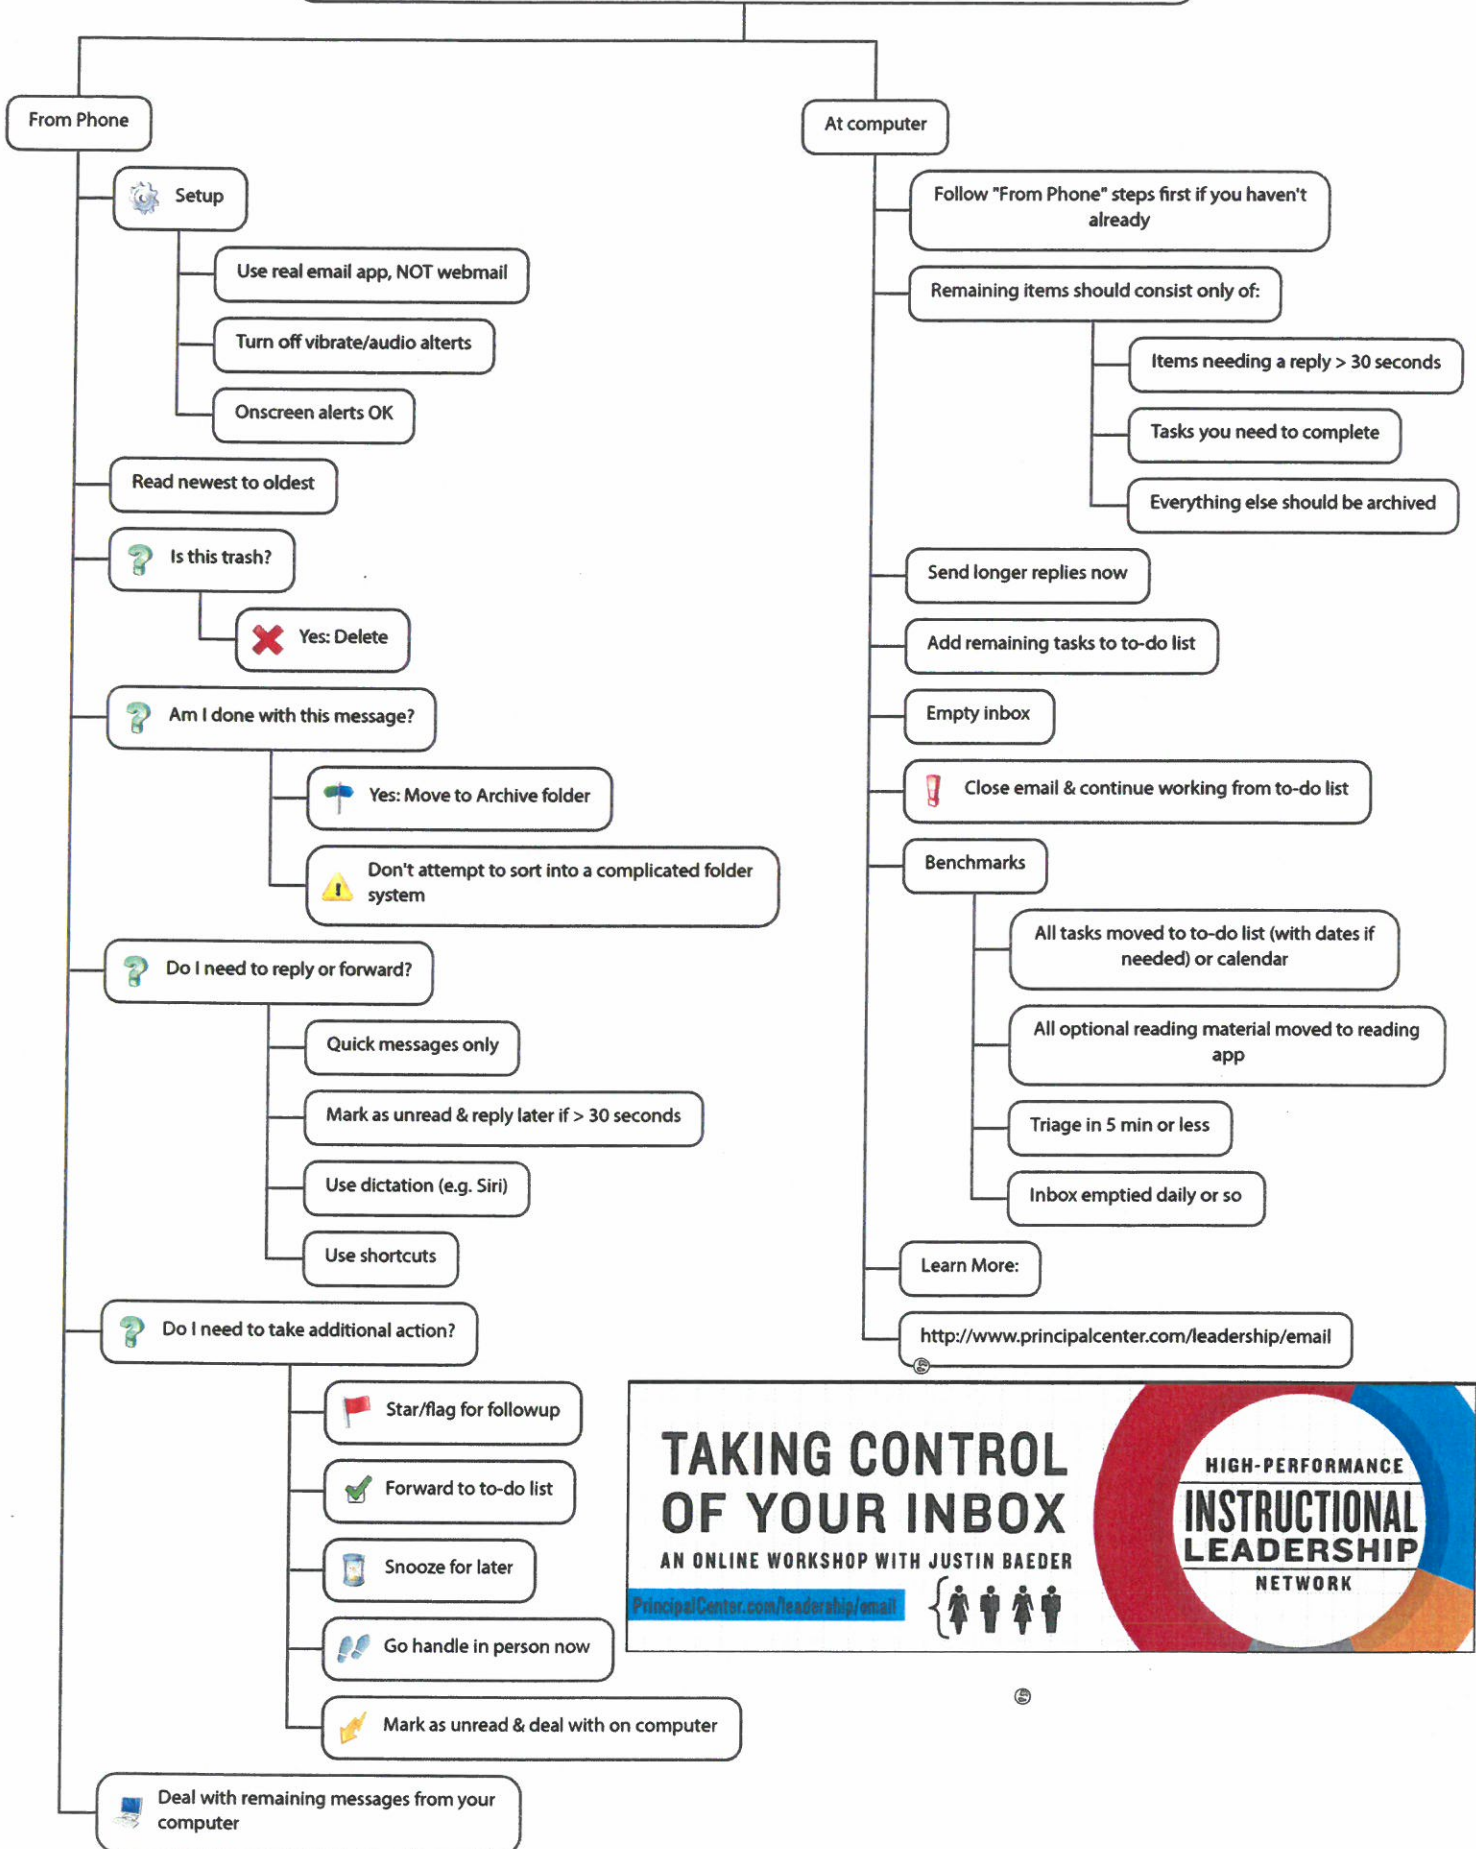

# Email Processing Flowchart

**TAKING CONTROL OF YOUR INBOX**  
AN ONLINE WORKSHOP WITH JUSTIN BAEDER  
[PrincipalCenter.com/leadership/email](http://PrincipalCenter.com/leadership/email)

**HIGH-PERFORMANCE INSTRUCTIONAL LEADERSHIP NETWORK**